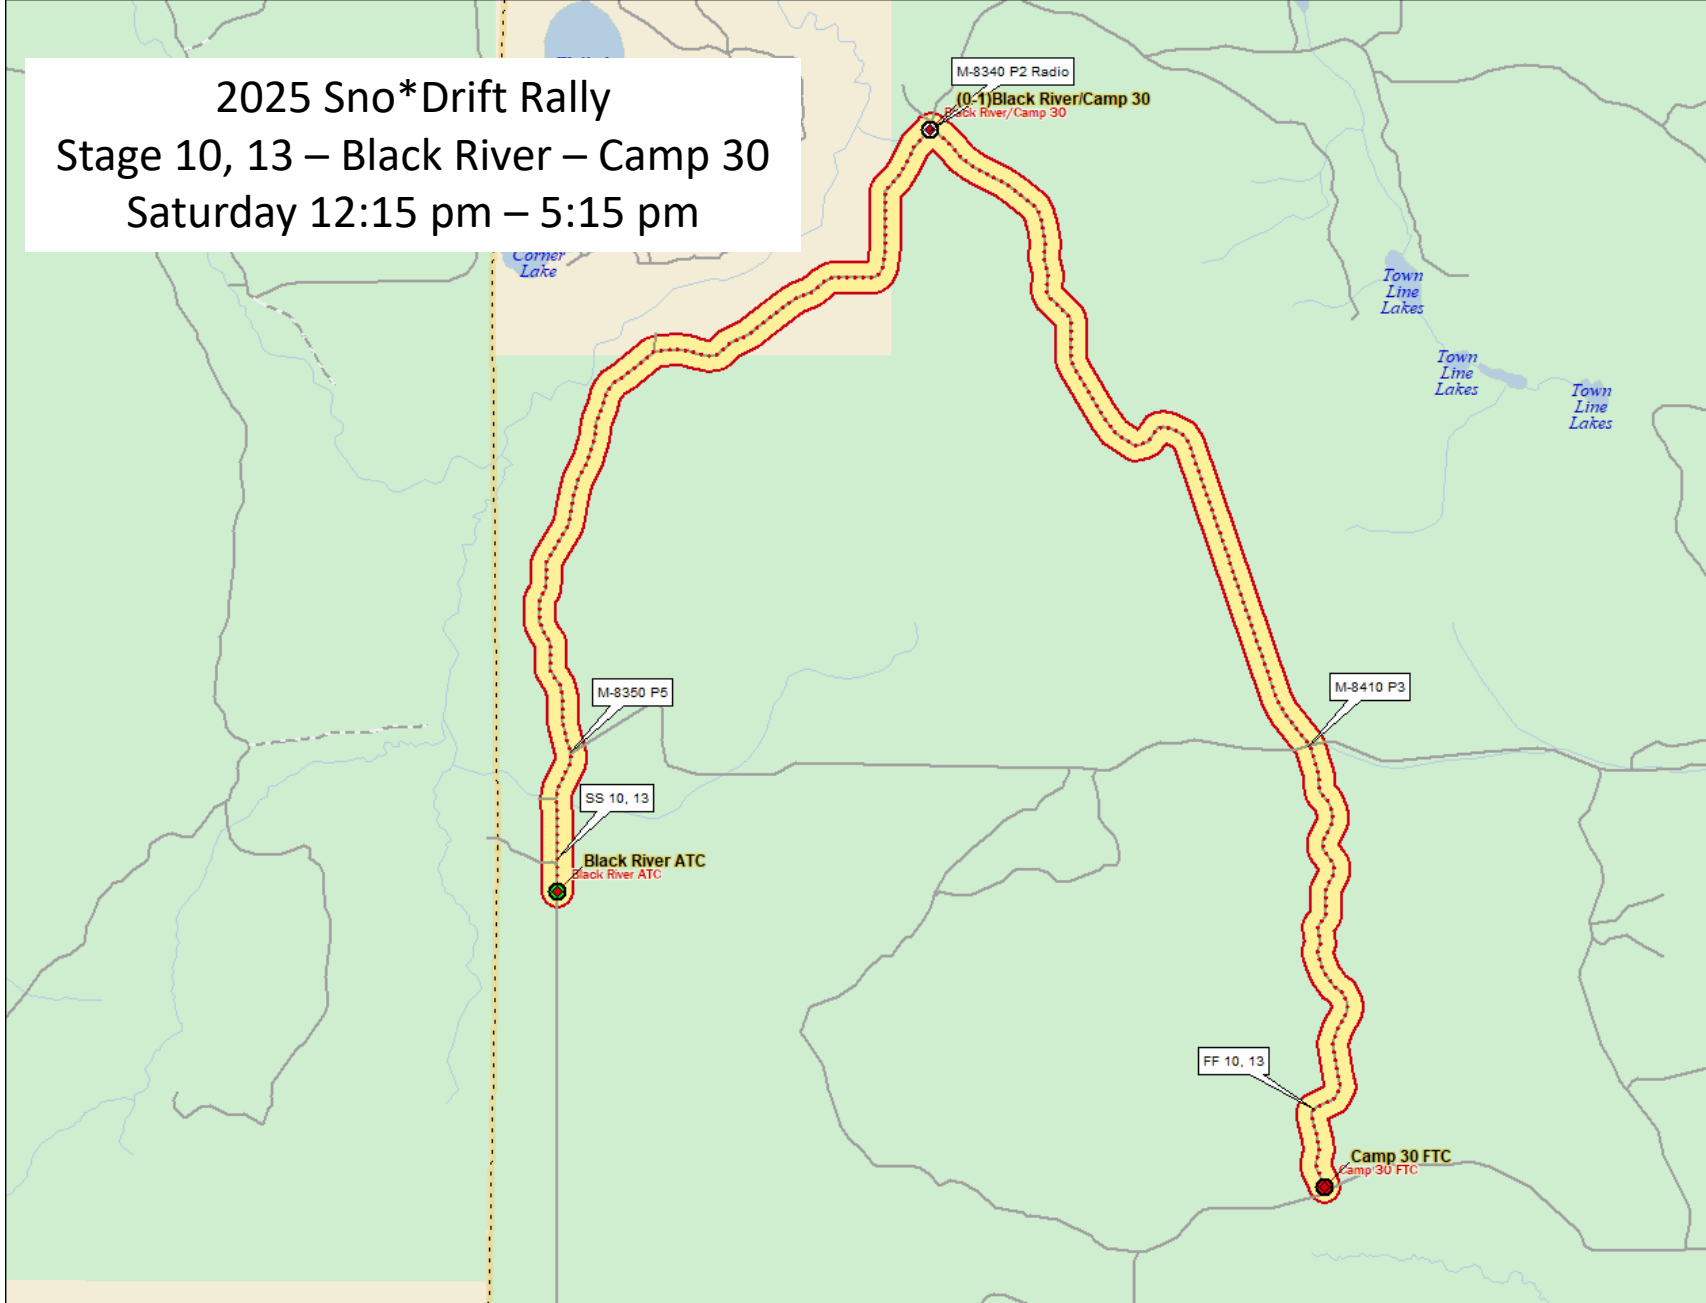

## Stage 9, 12 – Old State - Huff

Saturday 11:45 am – 4:30 pm

Data use subject to license.  
© DeLorme. DeLorme Street Atlas USA© 2013.  
www.delorme.com

2025 Sno\*Drift Rally  
Stage 10, 13 – Black River – Camp 30  
Saturday 12:15 pm – 5:15 pm

Data use subject to license.

© DeLorme. DeLorme Street Atlas USA© 2013.

www.delorme.com

MN (7.6° W)

Data Zoom 12-5

2025 Sno\*Drift Rally  
Stage 11, 14 – Mills - Meaford  
Saturday 12:45 pm – 5:30 pm

Data use subject to license.

## Stage 15, 17 – Shoreline – Sage Creek

Saturday 4:45 pm – 9:30 pm

2025 Sno\*Drift Rally  
Stage 16 – Bonfire Alley  
Saturday 5:00 pm – 7:45 pm

Data use subject to license.

© DeLorme. DeLorme Street Atlas USA® 2013.