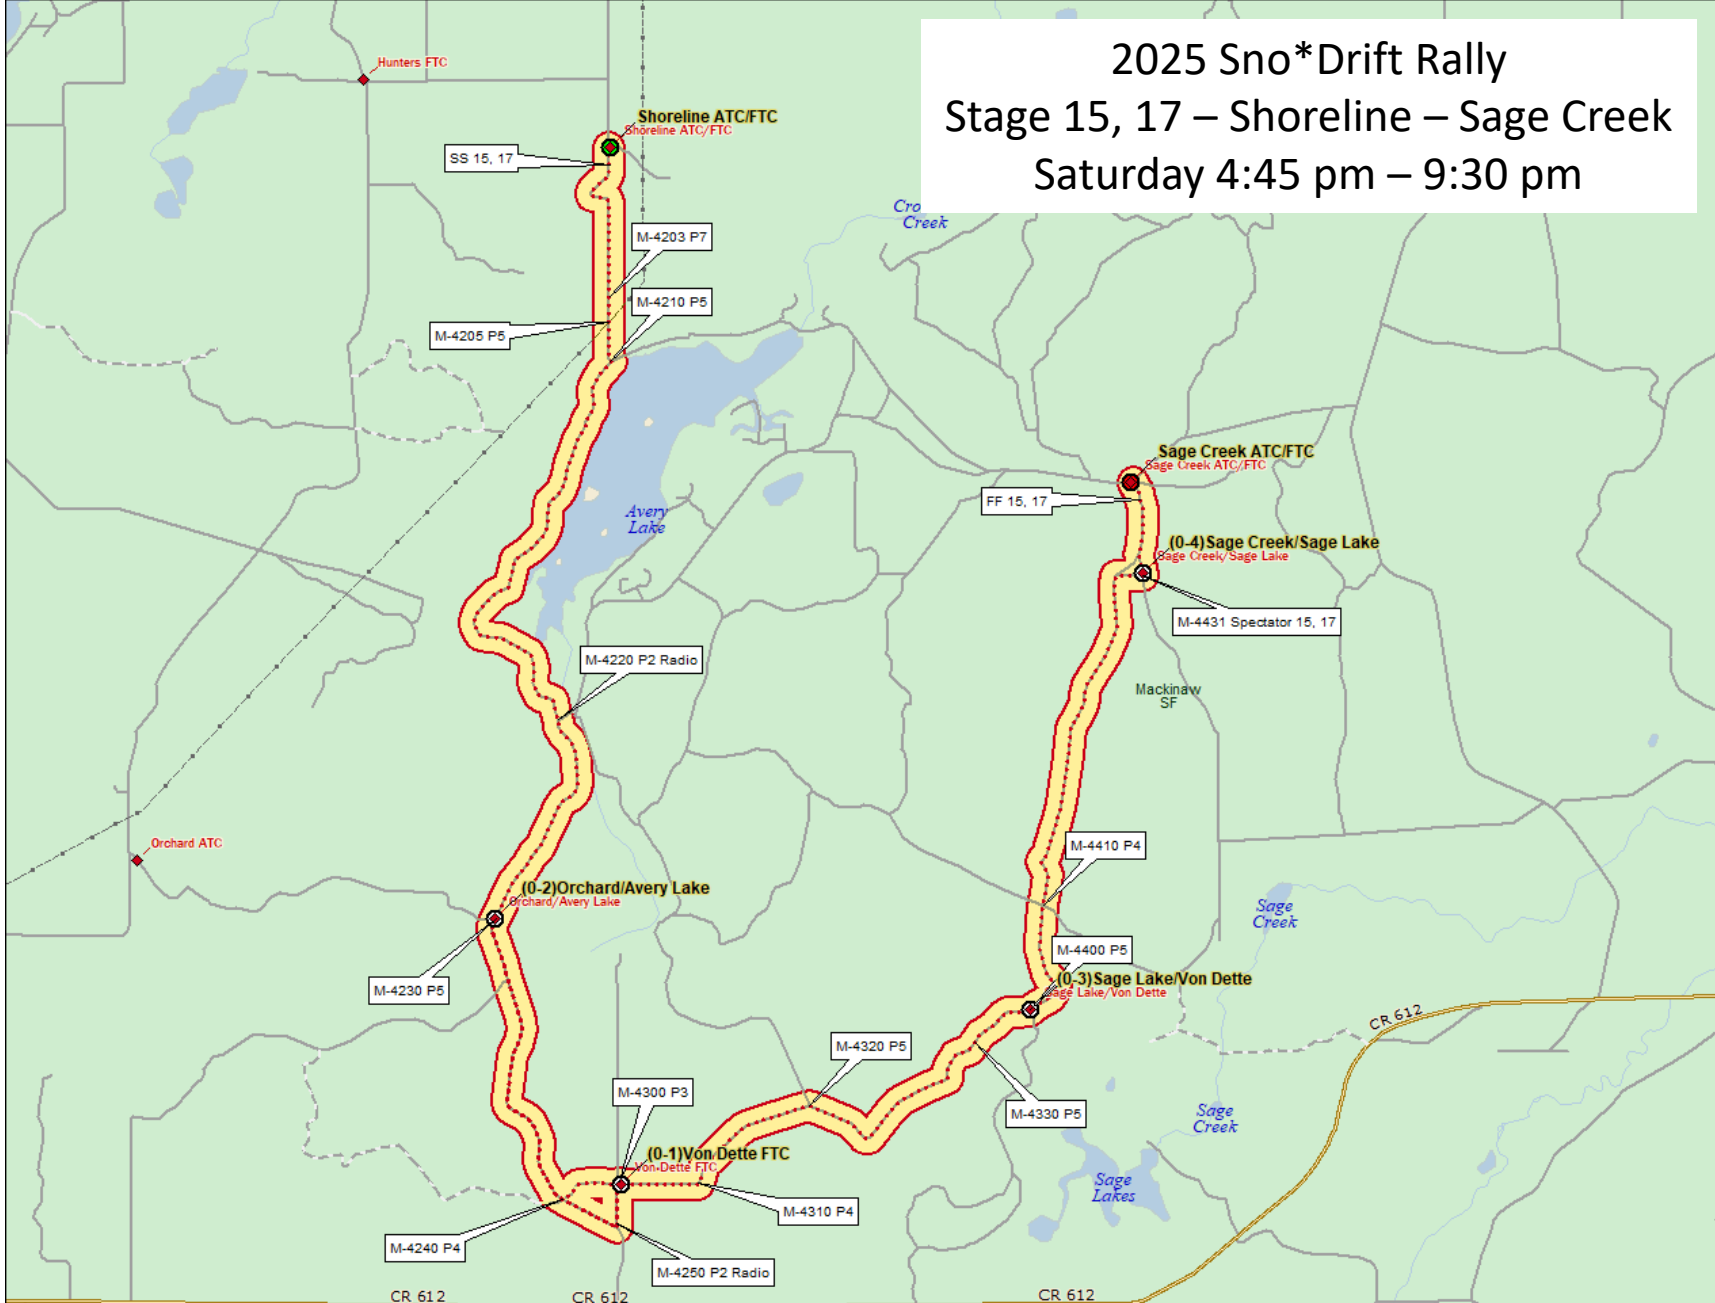

© DeLorme. DeLorme Street Atlas USA© 2013.

www.delorme.com

MN (7.7° W)

Data Zoom 12-5

# 2025 Sno\*Drift Rally

## Stage 15, 17 – Shoreline – Sage Creek

Saturday 4:45 pm – 9:30 pm

2025 Sno\*Drift Rally  
Stage 16 – Bonfire Alley  
Saturday 5:00 pm – 7:45 pm

Data use subject to license.

© DeLorme. DeLorme Street Atlas USA® 2013.