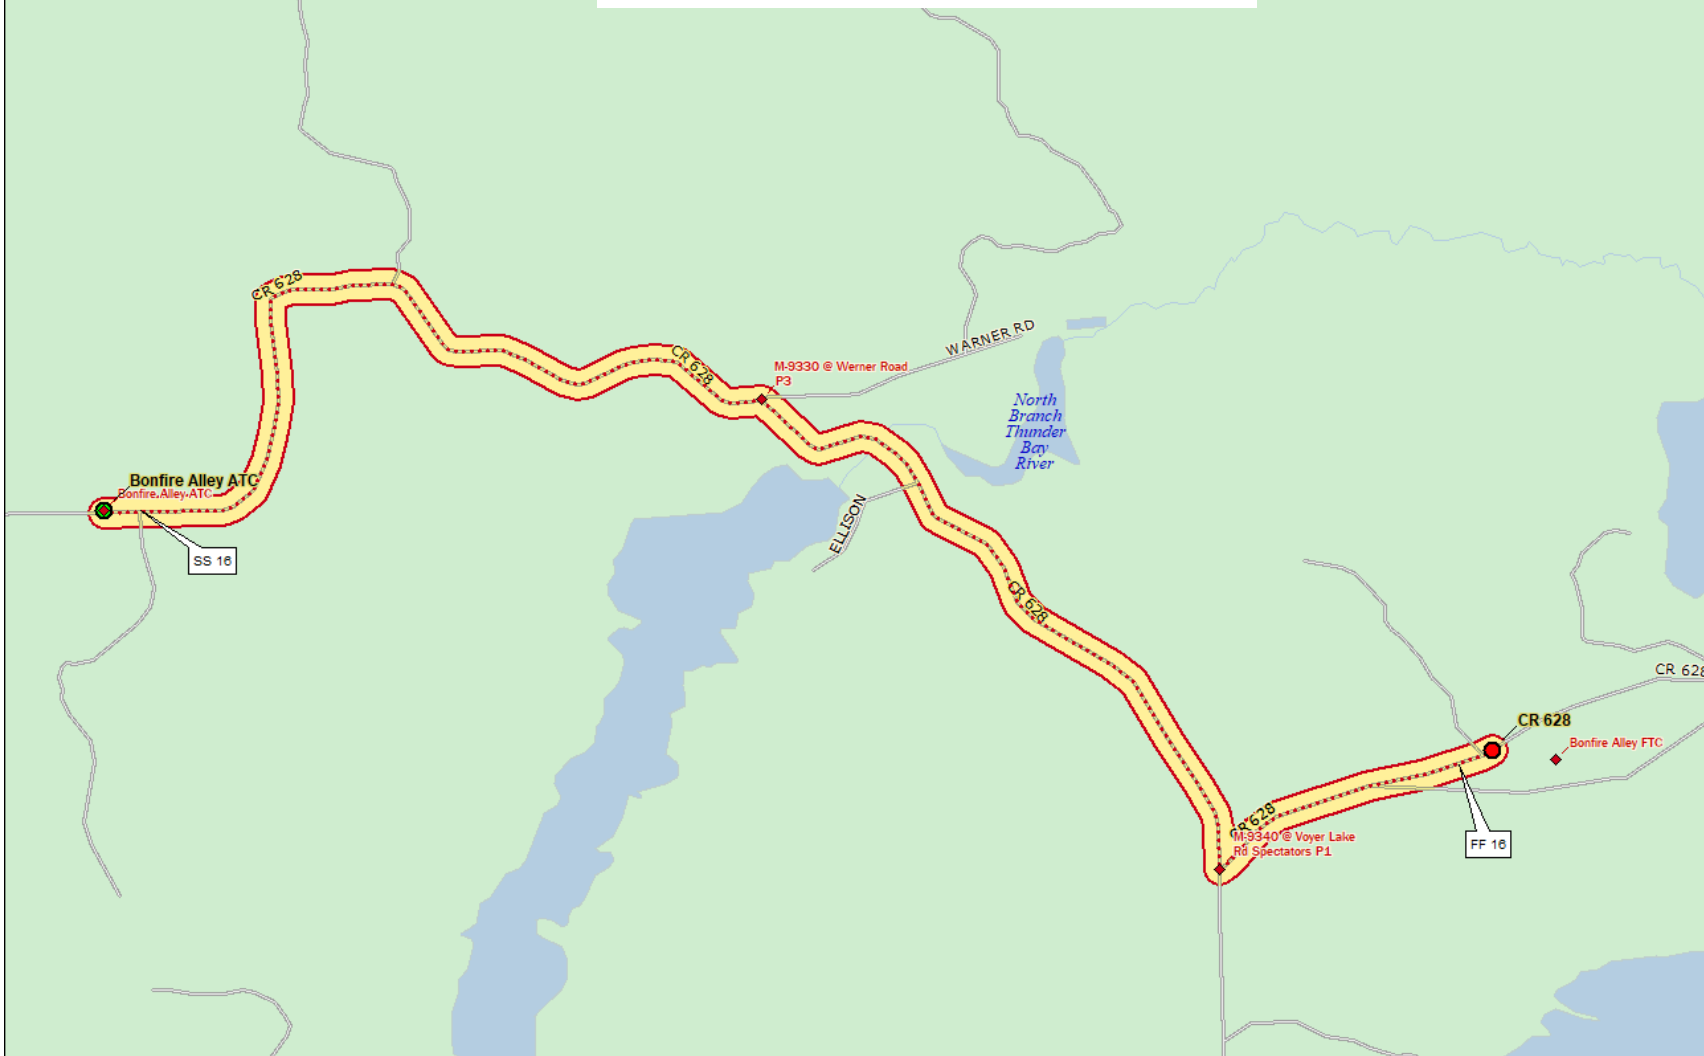

## Stage 15, 17 – Shoreline – Sage Creek

Saturday 4:45 pm – 9:30 pm

2025 Sno\*Drift Rally  
Stage 16 – Bonfire Alley  
Saturday 5:00 pm – 7:45 pm

Data use subject to license.

© DeLorme. DeLorme Street Atlas USA® 2013.