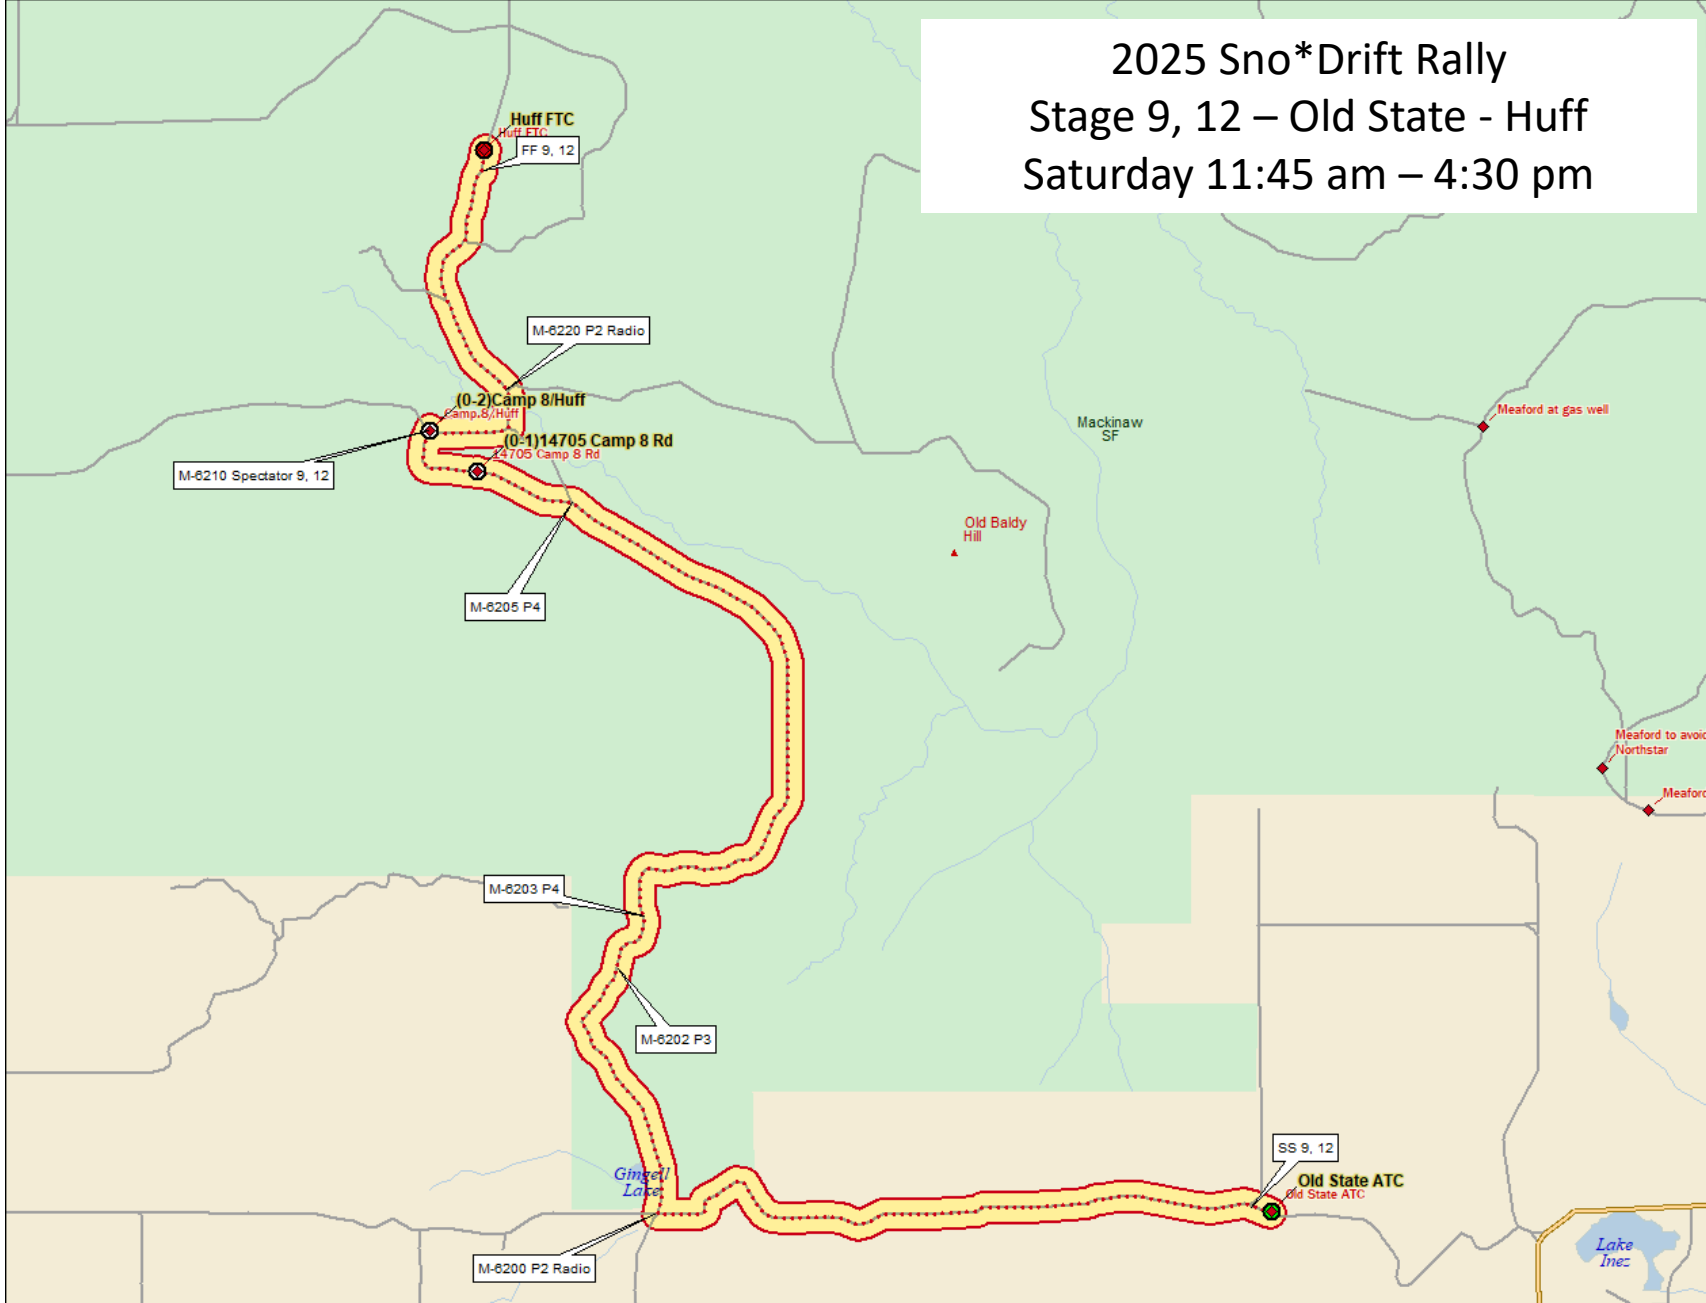

Data use subject to license.

© DeLorme. DeLorme Street Atlas USA© 2013.

www.delorme.com

MN (7.7° W)

Data Zoom 12-5

# 2025 Sno\*Drift Rally

## Stage 9, 12 – Old State - Huff

Saturday 11:45 am – 4:30 pm

Data use subject to license.  
© DeLorme. DeLorme Street Atlas USA© 2013.  
www.delorme.com

2025 Sno\*Drift Rally  
Stage 10, 13 – Black River – Camp 30  
Saturday 12:15 pm – 5:15 pm

## Stage 15, 17 – Shoreline – Sage Creek

Saturday 4:45 pm – 9:30 pm

2025 Sno\*Drift Rally  
Stage 16 – Bonfire Alley  
Saturday 5:00 pm – 7:45 pm

Data use subject to license.

© DeLorme. DeLorme Street Atlas USA® 2013.