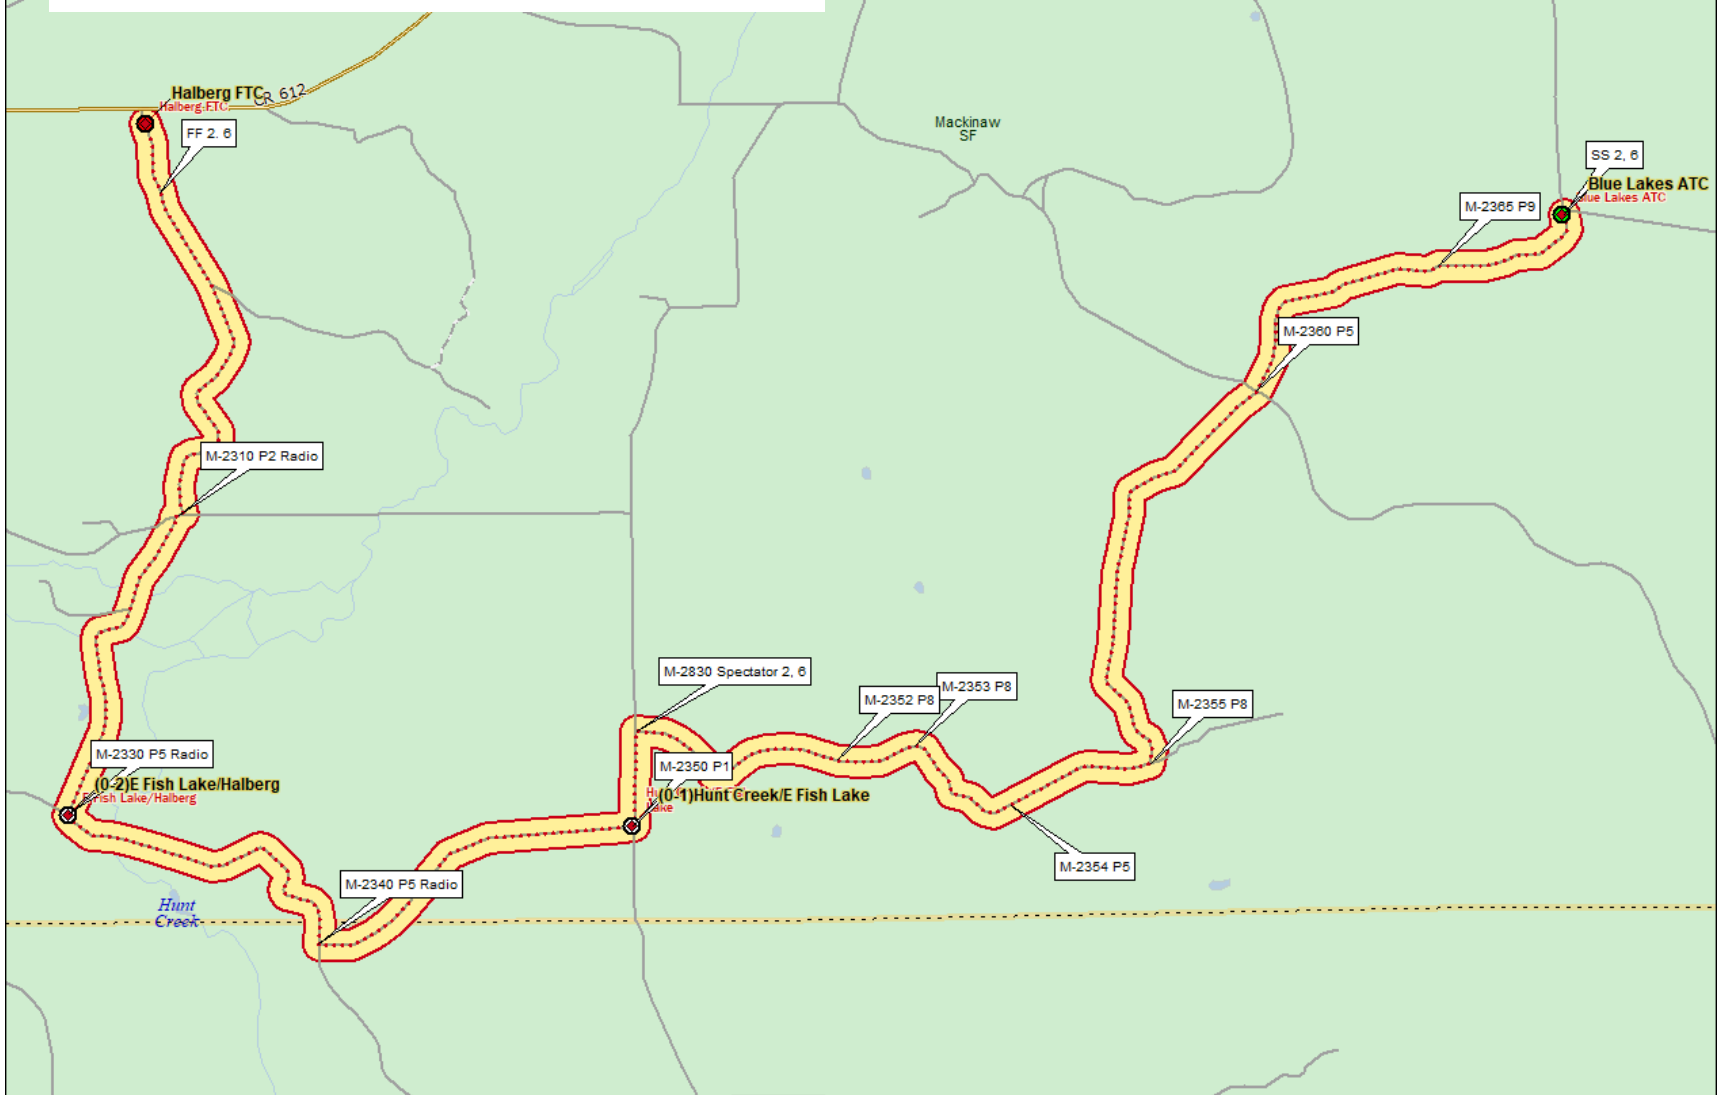

2025 Sno\*Drift Rally  
Stage 1, 5 – Sage Creek – Von Dette  
Friday 5:37 pm – 10:31 pm

Data use subject to license.  
© DeLorme. DeLorme Street Atlas USA© 2013.  
www.delorme.com

## Stage 2, 6 – Blue Lake - Halberg

Friday 5:43 pm – 11:07 pm

Data use subject to license.

© DeLorme. DeLorme Street Atlas USA© 2013.

www.delorme.com

MN (7.7° W)

0 800 1600 2400 3200 4000 ft

Data Zoom 12-7

## Stage 9, 12 – Old State - Huff

Saturday 11:45 am – 4:30 pm

Data use subject to license.  
© DeLorme. DeLorme Street Atlas USA© 2013.  
www.delorme.com

2025 Sno\*Drift Rally  
Stage 10, 13 – Black River – Camp 30  
Saturday 12:15 pm – 5:15 pm

## Stage 15, 17 – Shoreline – Sage Creek

Saturday 4:45 pm – 9:30 pm

2025 Sno\*Drift Rally  
Stage 16 – Bonfire Alley  
Saturday 5:00 pm – 7:45 pm

Data use subject to license.

© DeLorme. DeLorme Street Atlas USA® 2013.