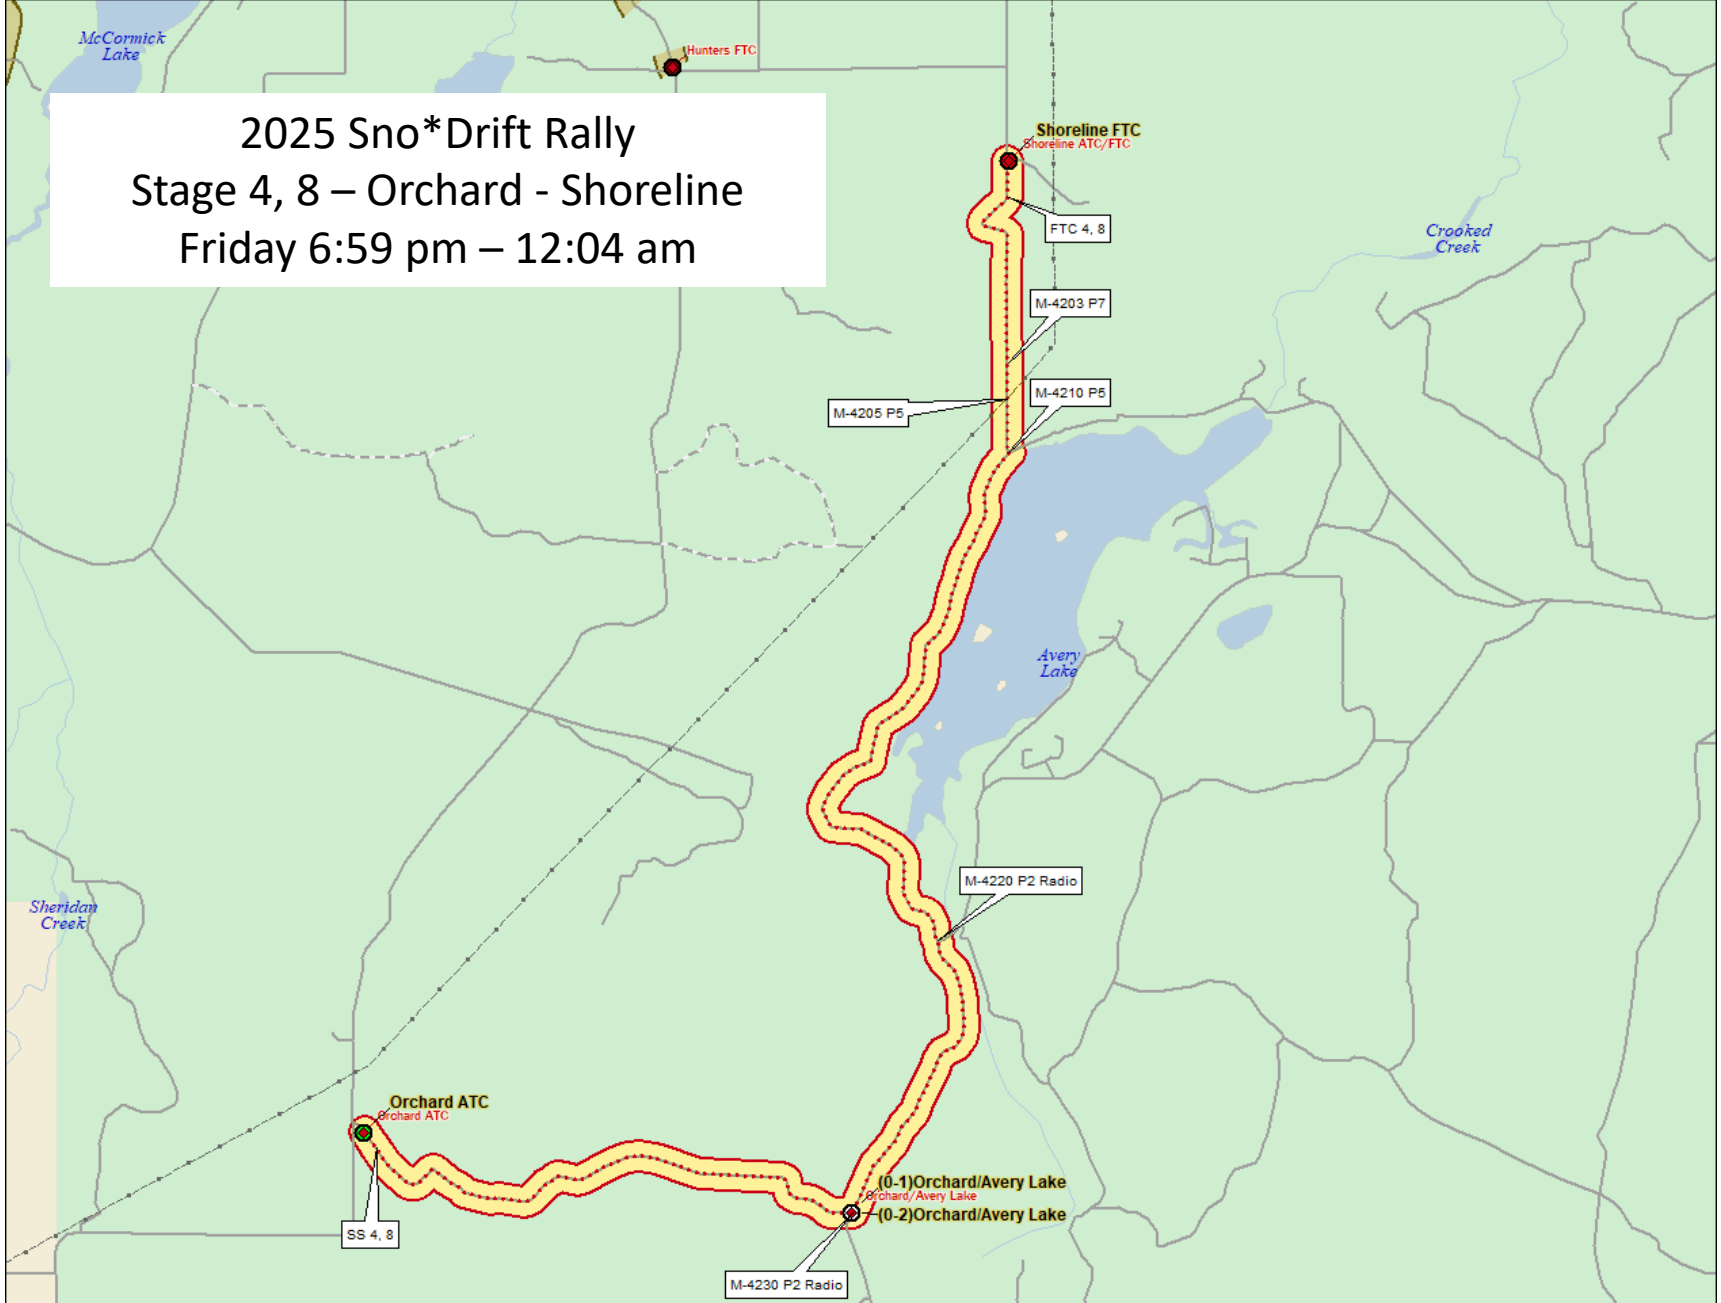

2025 Sno\*Drift Rally  
Stage 3, 7 – Agren - Hunters  
Friday 6:20 pm – 11:44 pm

Data use subject to license.

© DeLorme. DeLorme Street Atlas USA© 2013.

www.delorme.com

MN (7.6° W)

Data Zoom 12-5

2025 Sno\*Drift Rally  
Stage 4, 8 – Orchard - Shoreline  
Friday 6:59 pm – 12:04 am

## Stage 9, 12 – Old State - Huff

Saturday 11:45 am – 4:30 pm

Data use subject to license.  
© DeLorme. DeLorme Street Atlas USA© 2013.  
www.delorme.com

2025 Sno\*Drift Rally  
Stage 10, 13 – Black River – Camp 30  
Saturday 12:15 pm – 5:15 pm

## Stage 15, 17 – Shoreline – Sage Creek

Saturday 4:45 pm – 9:30 pm

2025 Sno\*Drift Rally  
Stage 16 – Bonfire Alley  
Saturday 5:00 pm – 7:45 pm

Data use subject to license.

© DeLorme. DeLorme Street Atlas USA® 2013.