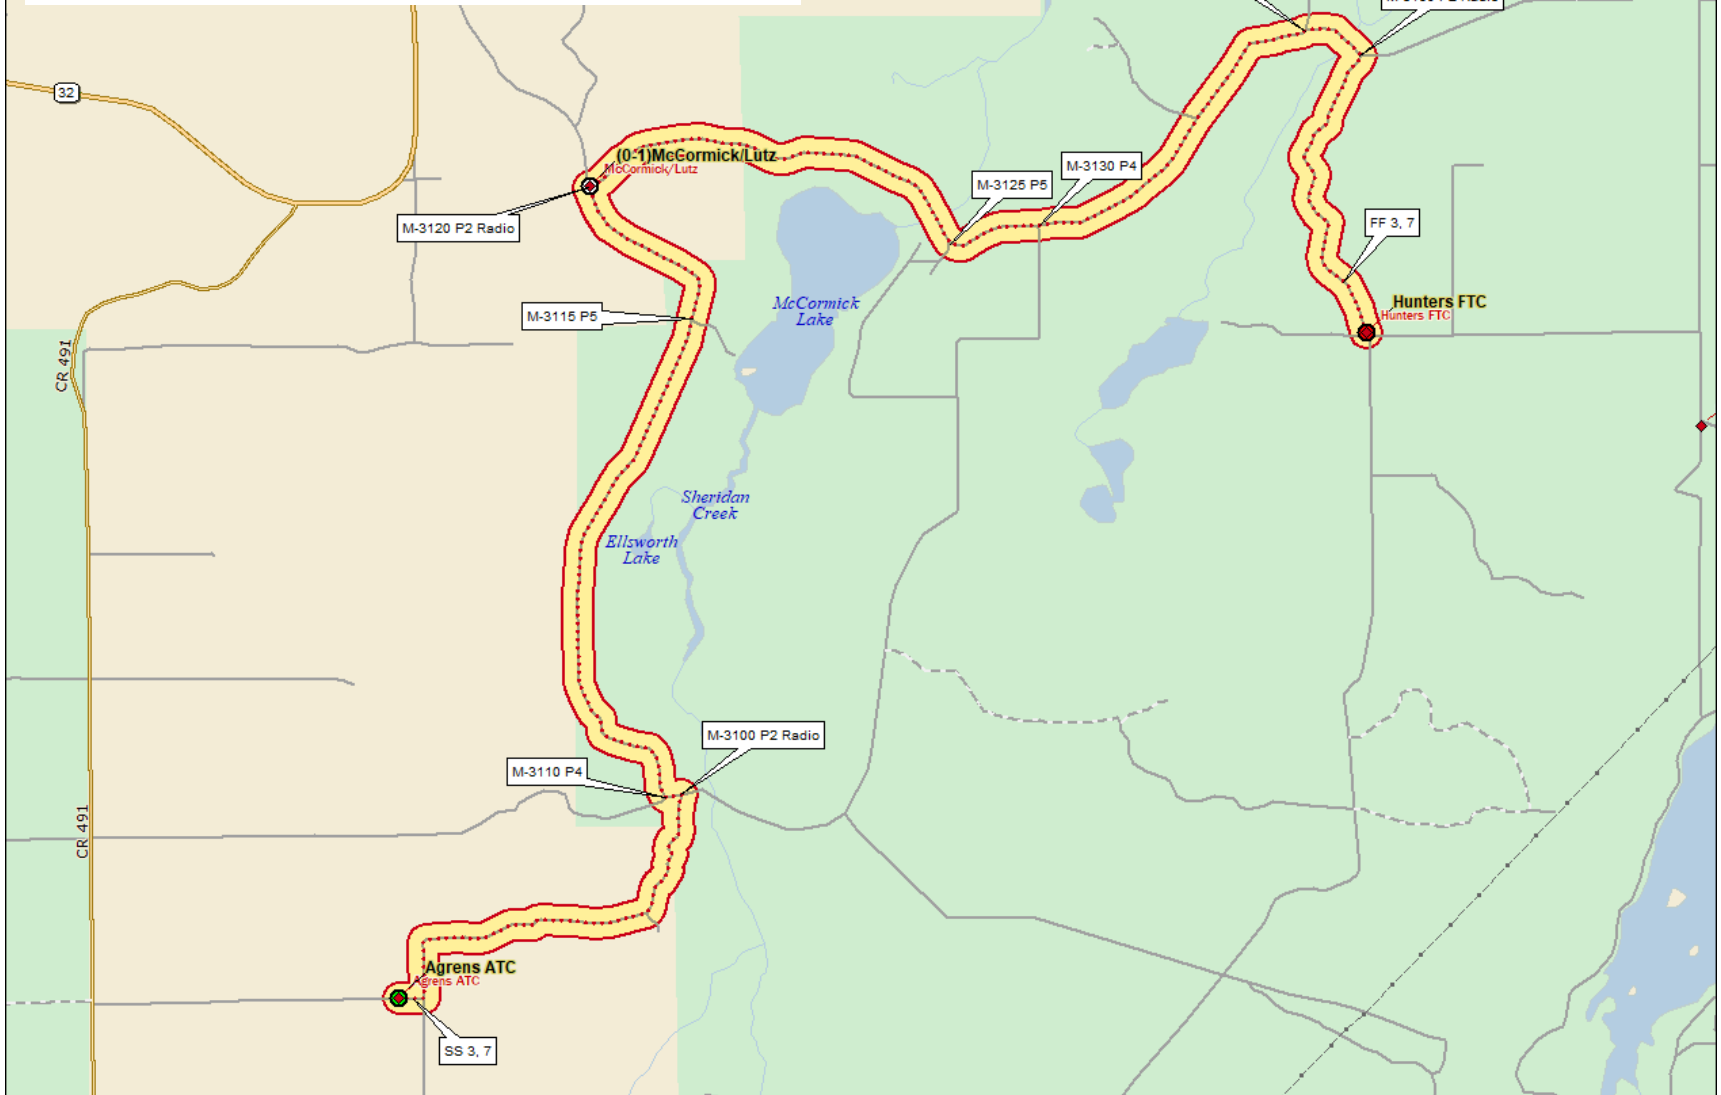

## Stage 2, 6 – Blue Lake - Halberg

Friday 5:43 pm – 11:07 pm

Data use subject to license.

© DeLorme. DeLorme Street Atlas USA© 2013.

www.delorme.com

MN (7.7° W)

0 800 1600 2400 3200 4000 ft

Data Zoom 12-7

2025 Sno\*Drift Rally  
Stage 3, 7 – Agren - Hunters  
Friday 6:20 pm – 11:44 pm

Data use subject to license.

© DeLorme. DeLorme Street Atlas USA© 2013.

www.delorme.com

MN (7.6° W)

Data Zoom 12-5

2025 Sno\*Drift Rally  
Stage 4, 8 – Orchard - Shoreline  
Friday 6:59 pm – 12:04 am

Data use subject to license.

© DeLorme. DeLorme Street Atlas USA© 2013.

www.delorme.com

MN (7.7° W)

Data Zoom 12-5

## Stage 15, 17 – Shoreline – Sage Creek

Saturday 4:45 pm – 9:30 pm

2025 Sno\*Drift Rally  
Stage 16 – Bonfire Alley  
Saturday 5:00 pm – 7:45 pm

Data use subject to license.

© DeLorme. DeLorme Street Atlas USA® 2013.