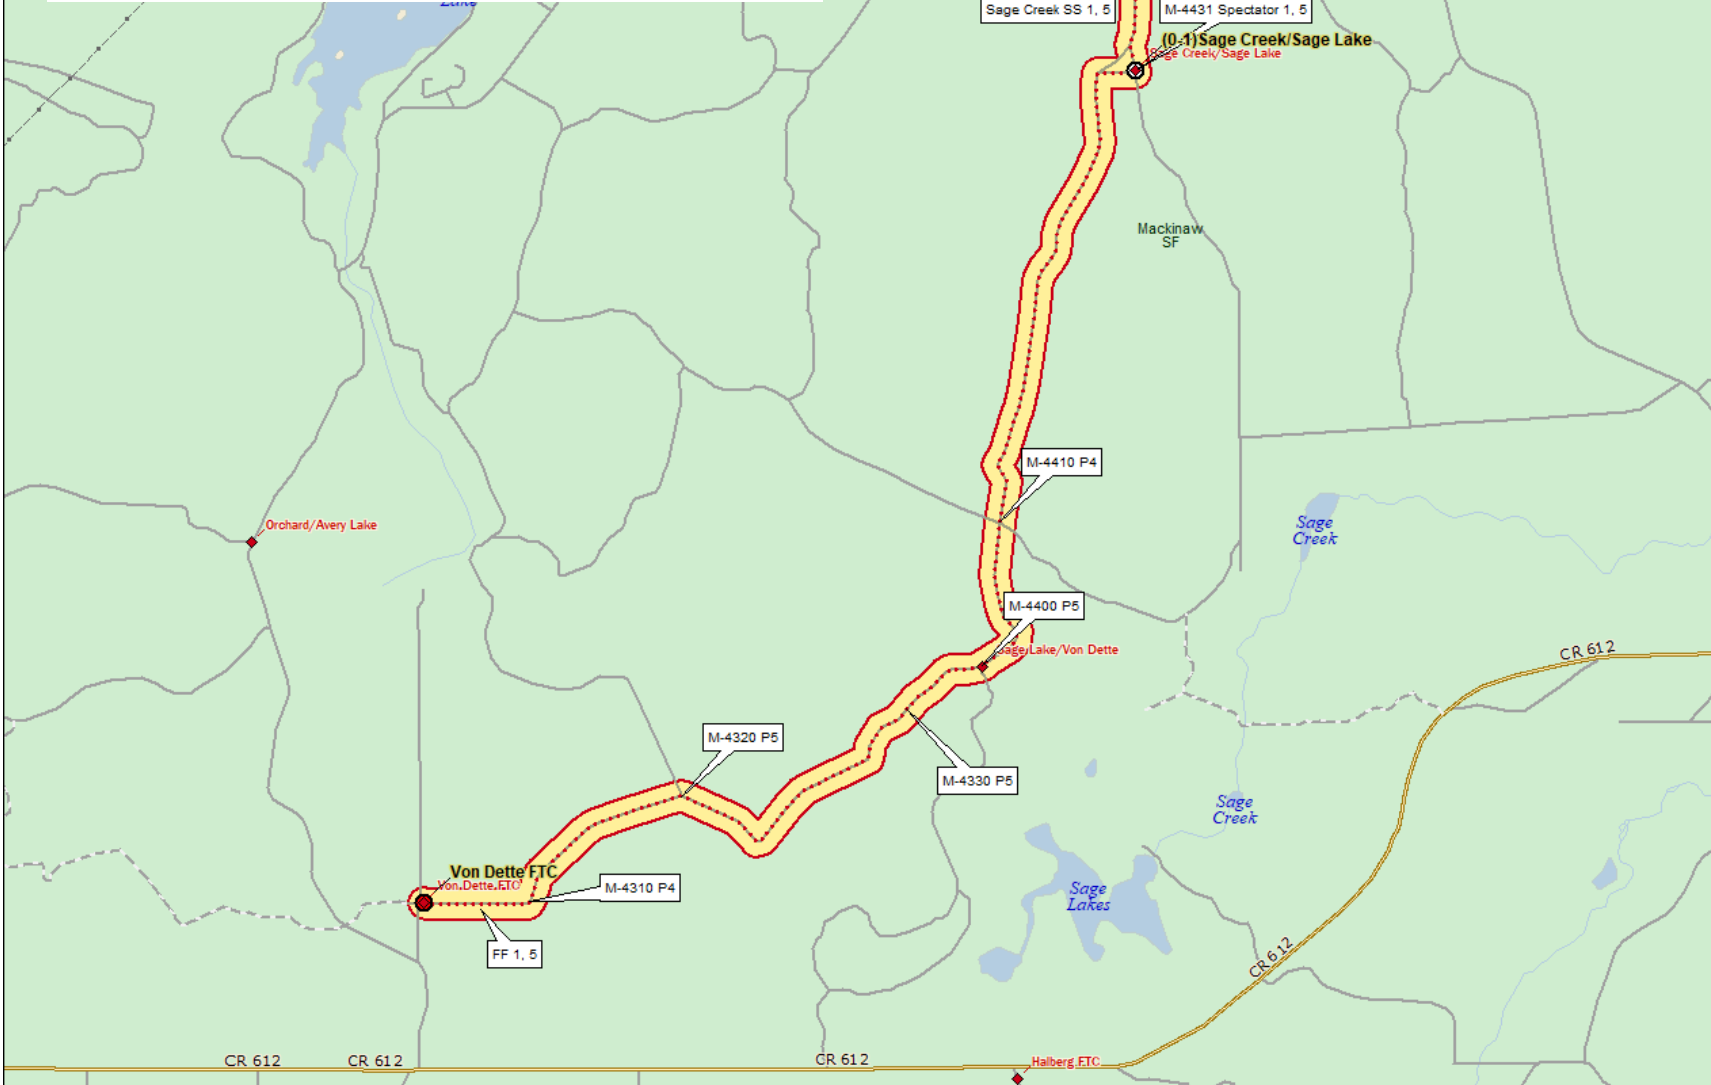

2025 Sno\*Drift Rally  
Stage 1, 5 – Sage Creek – Von Dette  
Friday 5:37 pm – 10:31 pm

Data use subject to license.  
© DeLorme. DeLorme Street Atlas USA© 2013.  
www.delorme.com

## Stage 2, 6 – Blue Lake - Halberg

Friday 5:43 pm – 11:07 pm

Data use subject to license.

© DeLorme. DeLorme Street Atlas USA© 2013.

www.delorme.com

MN (7.7° W)

0 800 1600 2400 3200 4000 ft

Data Zoom 12-7

## Stage 15, 17 – Shoreline – Sage Creek

Saturday 4:45 pm – 9:30 pm

2025 Sno\*Drift Rally  
Stage 16 – Bonfire Alley  
Saturday 5:00 pm – 7:45 pm

Data use subject to license.

© DeLorme. DeLorme Street Atlas USA® 2013.